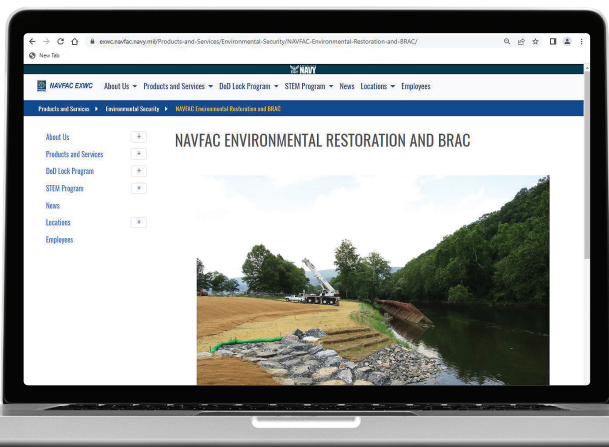

# VISIT OUR WEB SITE

NAVFAC Environmental  
Restoration and BRAC (ERB)

OVERVIEW

FOCUS  
AREAS

PROGRAM  
SUPPORT

TRAINING

[www.exwc.navfac.navy.mil/go/erb](http://www.exwc.navfac.navy.mil/go/erb)

Scan Code  
to Visit!

## NAVFAC ERB Web Site

Find Solutions to  
Your Cleanup Needs!

### Welcome to NAVFAC's ERB web site.

We've designed the web site as a one-stop resource for Department of the Navy (DON) personnel, contractors, and the public interested in environmental site cleanup efforts.